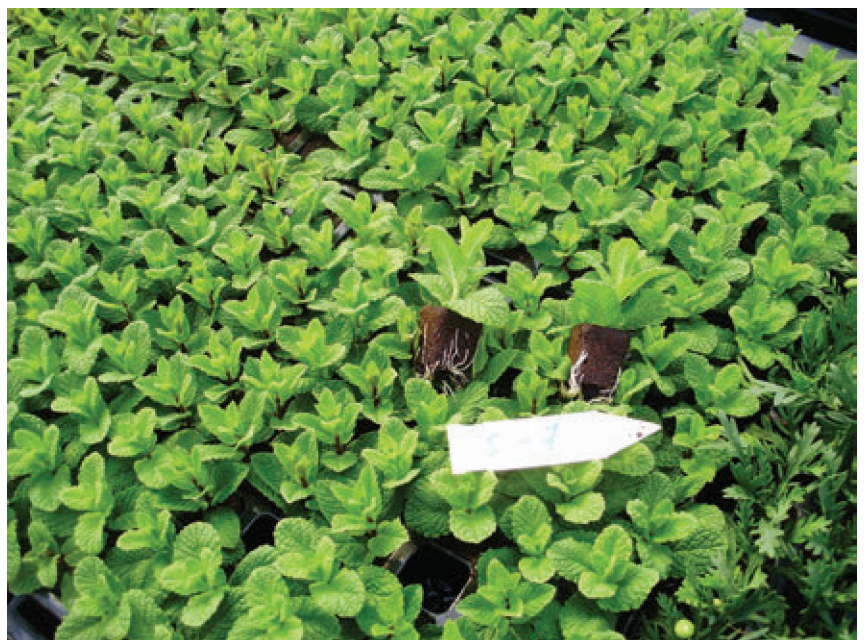

Jiffypot®

- Environmentally friendly alternative to plastic pot
- Suitable for automation
- Improve root system, healthier crop
- 100% biodegradable
- Certified Home compostable (Vincotte)
- OMRI Listed

Jiffy-7®

- Labor saving 'container and media in one'
- No transplant shock
- Cost efficient
- Available in many sizes and tray configurations
- Poly-roll system
- 'Open wall' concept promotes healthy root development

Preforma®

- The ultimate in flexibility
- Custom made to grower specs
- Fits all automated systems
- Uses any size or type of plug tray
- Reduces shrink on bench and during shipping

Jiffy®

It's all about the roots