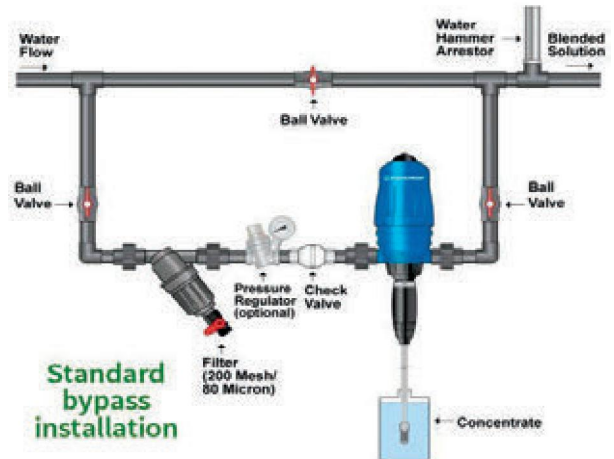

SPECIFICATIONS

MODEL	MAX. FLOW RATE	MAX. CLICKS IN 15 SECONDS	FLOW RANGE	PRESSURE RANGE	RATIOS	PERCENT
D25F1	11 GPM	46	0.05 to 11 GPM	4.3 to 85 psi	1:100 fixed	1% fixed
D14MZ2	14 GPM	49	0.05 to 14 GPM	4.3 to 85 psi	1:500 to 1:50	0.2% to 2%
D14MZ10	14 GPM	49	0.05 to 14 GPM	7 to 85 psi	1:100 to 1:10	1% to 10%
D14MZ3000	14 GPM	49	0.05 to 14 GPM	4.3 to 85 psi	1:3000 to 1:333	0.03% to 0.3%
D45RE15	20 GPM	45	0.4 to 20 GPM	7 to 70 psi	1:500 to 1:66	0.2% to 1.5%
D8RE2	40 GPM	36	2.2 to 40 GPM	2 to 110 psi	1:500 to 1:50	0.2% to 2%
D20S	100 GPM	36	5 to 100 GPM	2 to 120 psi	1:500 to 1:50	0.2% to 2%
D20S-2000	100 GPM	36	5 to 100 GPM	2 to 120 psi	1:2000 to 1:200	0.05% to 0.5%